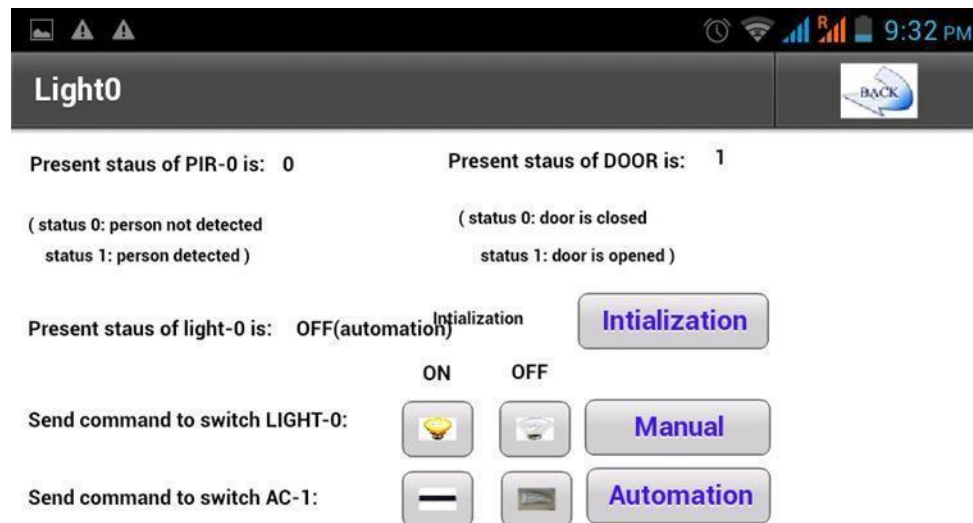

Smart Phone Based Smart Room Monitoring and Actuation

Context aware controlling of electrical loads in smart rooms deployed with sensors to monitor various parameters like motion, temperature, door/window status, light intensity. Actuators are based on power electronic switches which are controlled through wireless modules.